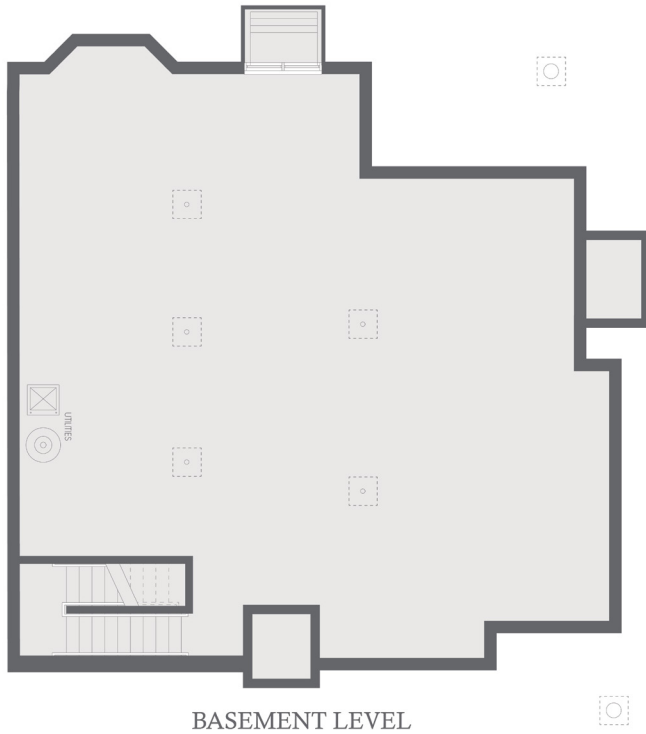

2 BEDROOMS | 2 BATHROOMS | BASEMENT | GARAGE

Lower level residences at The Seasons at Elwood are generously sized for easy, spacious living, and they're enhanced with premium finishes that make them an excellent value.

MAIN LEVEL: 1,580 sq ft | BASEMENT: 1,709 sq ft | GARAGE: 270 sq ft

BASEMENT LEVEL

MAIN LEVEL

A 55+ LIFESTYLE COMMUNITY

544 ELWOOD ROAD . ELWOOD, NY 11731 . 631.368.1600

seasonsatelwood.com